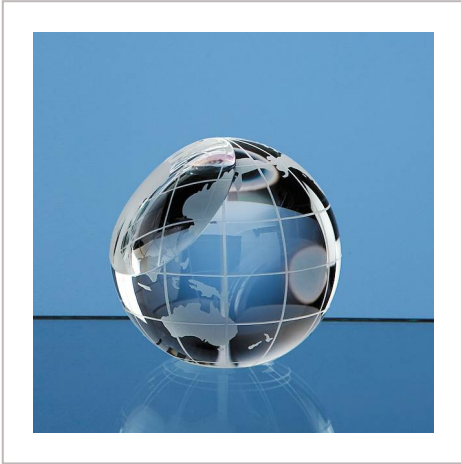

Optical Crystal Globe Paperweight

6CM OPTICAL CRYSTAL GLOBE PAPERWEIGHT

| | |
|-------------------|--------------------|
| METHOD | Engraved |
| PRINT AREA | 35mm Dia |
| MATERIAL | Glass |
| COLOURS | Clear |
| SIZE | H55, D60 |
| AWARD PACKAGING | Foam Lined Boxes |
| WEIGHT | 1.3KG |
| MOQ | 1 |
| CARTON QUANTITY | 15 |
| CARTON WEIGHT | 20KG |
| CARTON DIMENSIONS | 61cm x 46cm x 46cm |