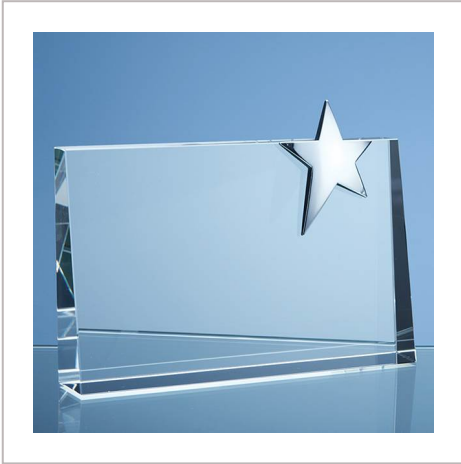

## Crystal Horizontal Rectangle With Silver Star

20CM OPTICAL CRYSTAL HORIZONTAL RECTANGLE WITH SILVER STAR

<b>METHOD</b>	Engraved
<b>PRINT AREA</b>	H110, W110
<b>MATERIAL</b>	Glass
<b>COLOURS</b>	Clear/Silver
<b>SIZE</b>	H150, W200, D40
<b>AWARD PACKAGING</b>	Foam Lined Boxes
<b>WEIGHT</b>	1.3KG
<b>MOQ</b>	1
<b>CARTON QUANTITY</b>	15
<b>CARTON WEIGHT</b>	20KG
<b>CARTON DIMENSIONS</b>	61cm x 46cm x 46cm